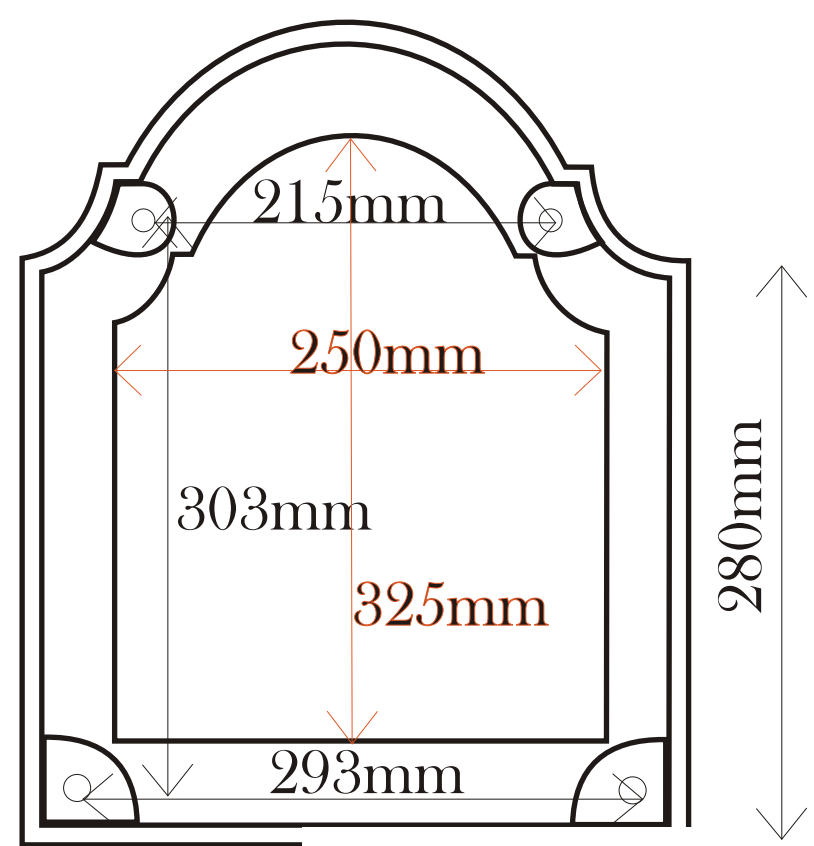

Bourdon Backdoor

This letterbox is secured by drilling four corresponding holes and using a readily available high strength polyester resin for fixing to the brickwork.

60mm x 8mm

All sizes are approximate