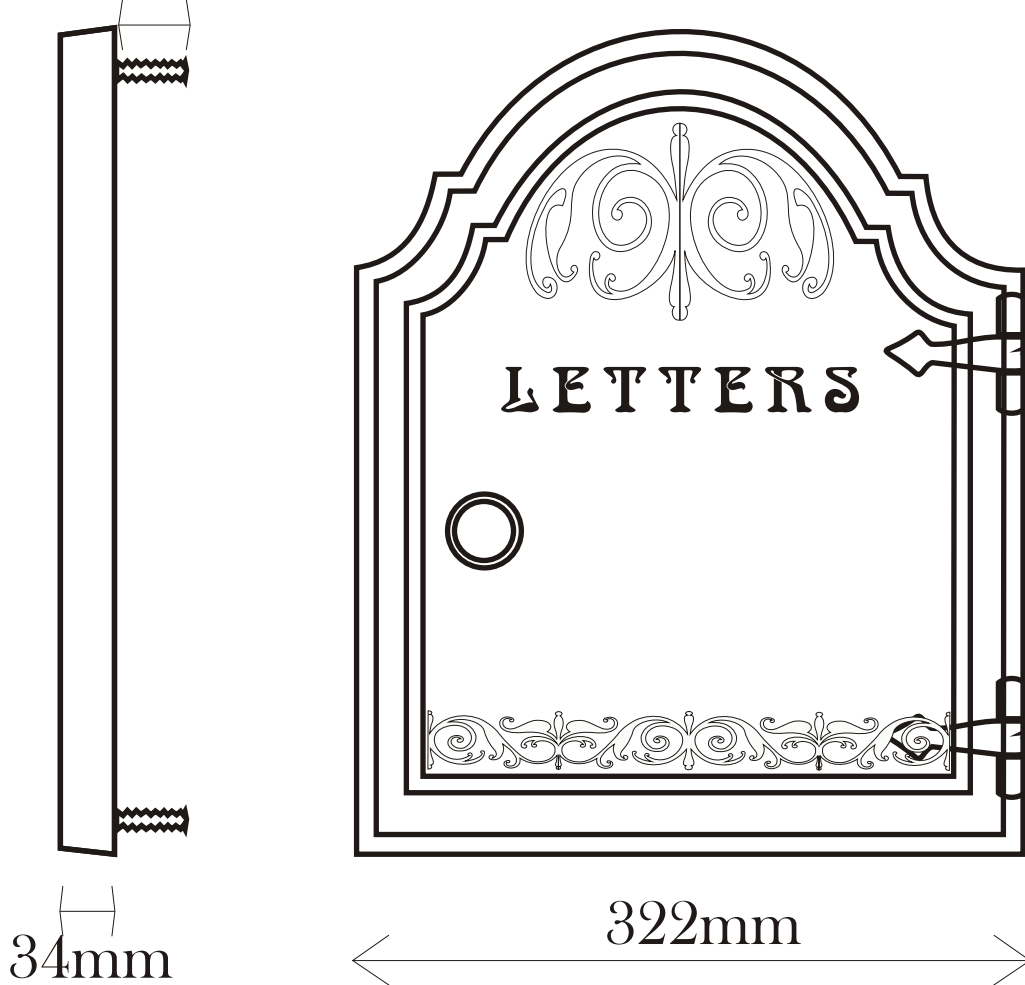

Bourdon Backdoor

This letterbox is secured by drilling four corresponding holes and using a readily available high strength polyester resin for fixing to the brickwork.

60mm x 8mm

All sizes are approximate